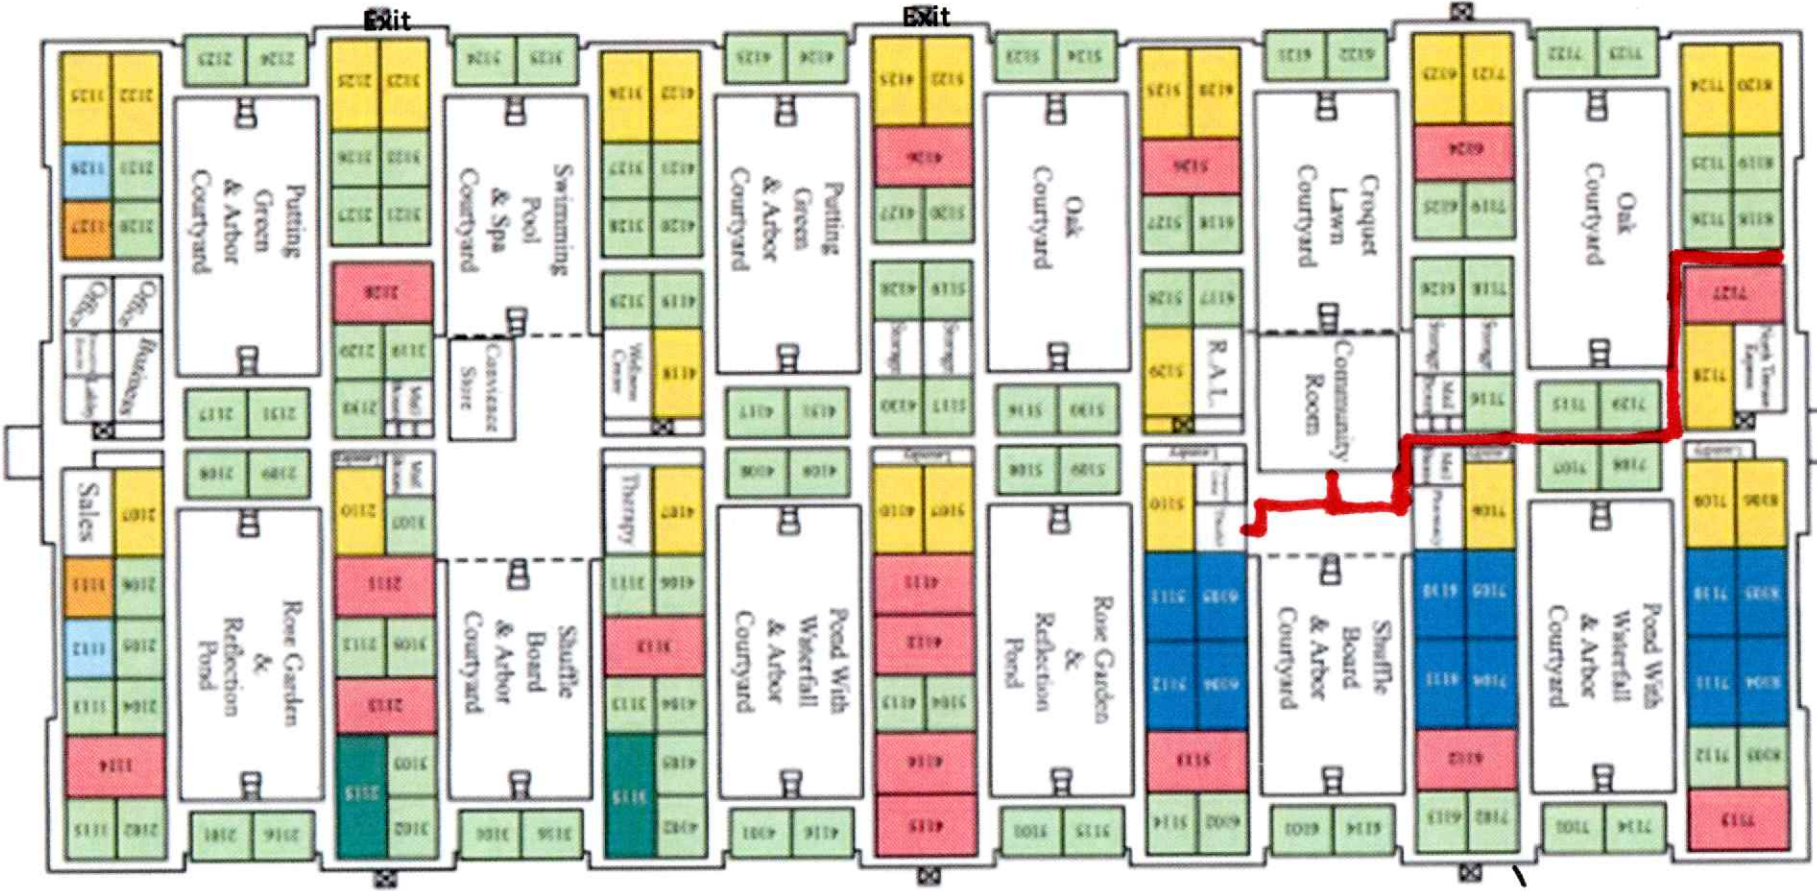

# Memorial City Way

Barryknoll Lane – DO NOT ENTER HERE

Gate

11900 Gaylord

Bunker Hill